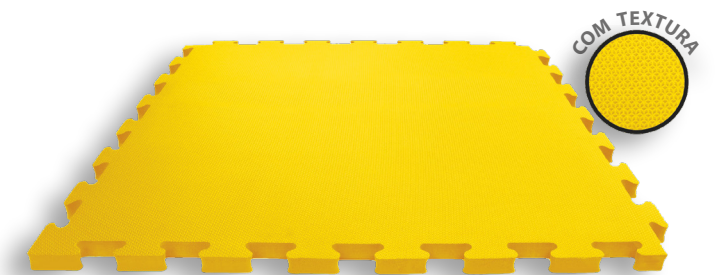

COM TEXTURA

TATAME 100x100 e 200x100

ESPESSURA 40MM

Ideal para:
✓ JIU JITSU, AIKIDO, MMA, KUNG FU,
GRECO-ROMANA

Cores:

100x100: Cod. 866	100x100: Cod. 867	100x100: Cod. 868	100x100: Cod. 869	100x100: Cod. 870
200x100: Cod. 994	200x100: Cod. 990	200x100: Cod. 991	200x100: Cod. 992	200x100: Cod. 993

Cores:

100x100: Cod. 851	100x100: Cod. 852	100x100: Cod. 853	100x100: Cod. 854	100x100: Cod. 855	100x100: Cod. 856	100x100: Cod. 857	100x100: Cod. 858	100x100: Cod. 859	100x100: Cod. 860	100x100: Cod. 861	100x100: Cod. 862	100x100: Cod. 863	100x100: Cod. 864
200x100: Cod. 976	200x100: Cod. 977	200x100: Cod. 978	200x100: Cod. 979	200x100: Cod. 980	200x100: Cod. 981	200x100: Cod. 982	200x100: Cod. 983	200x100: Cod. 984	200x100: Cod. 985	200x100: Cod. 986	200x100: Cod. 987	200x100: Cod. 988	200x100: Cod. 989

TATAME BICOLOR 100x100 e 200x100

Ideal para:
✓ QUADRA DE FUTEBOL INFANTIL,
PLAYGROUND, ESCOLAS, PRÁTICAS DE
KARATÊ, TAEKWONDO, MUAY THAI, JIU JITSU,
AIKIDO, MMA, KUNG FU, GRECO-ROMANA