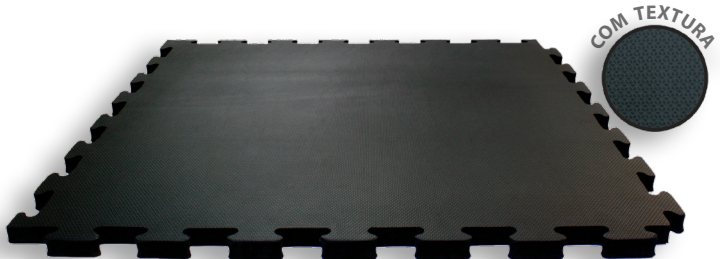

COM TEXTURA

TATAME 100x100 e 200x100

ESPESSURA 30MM

Ideal para:
✓ JIU JITSU, AIKIDO, MMA, KUNG FU

Cores:

100x100: Cod. 840	100x100: Cod. 841	100x100: Cod. 842	100x100: Cod. 843	100x100: Cod. 844
200x100: Cod. 969	200x100: Cod. 965	200x100: Cod. 966	200x100: Cod. 967	200x100: Cod. 968

Cores:

100x100: Cod. 826	100x100: Cod. 827	100x100: Cod. 828	100x100: Cod. 829	100x100: Cod. 830	100x100: Cod. 831	100x100: Cod. 832	100x100: Cod. 833	100x100: Cod. 834	100x100: Cod. 835	100x100: Cod. 836	100x100: Cod. 837	100x100: Cod. 838	100x100: Cod. 839
200x100: Cod. 951	200x100: Cod. 952	200x100: Cod. 953	200x100: Cod. 954	200x100: Cod. 955	200x100: Cod. 956	200x100: Cod. 957	200x100: Cod. 958	200x100: Cod. 959	200x100: Cod. 960	200x100: Cod. 961	200x100: Cod. 962	200x100: Cod. 963	200x100: Cod. 964